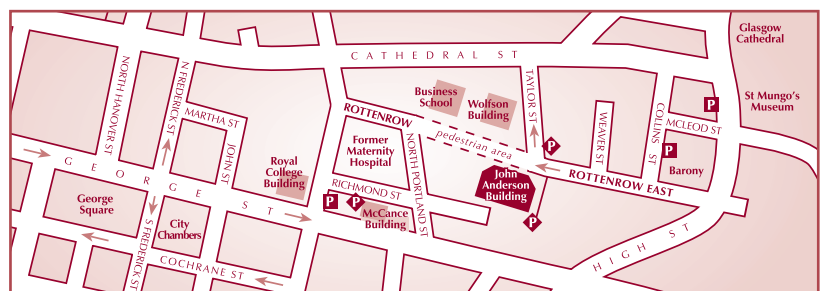

ALL MEETINGS ARE HELD:
Wednesday evenings 7.30pm
in the Main Lecture Theatre (3.25)
John Anderson Building,
Strathclyde University,
Rottenrow East, Glasgow G4 0NG
NON-MEMBERS WELCOME – DISABLED ACCESS